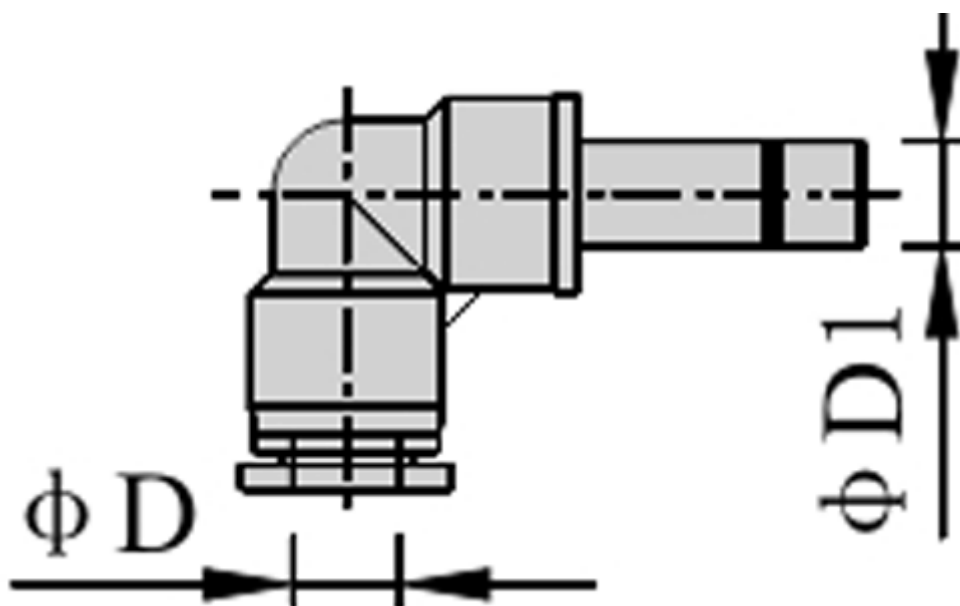

Data Sheet

Article number: 58EPLJ106

Description: Fitting EPLJ106 angle reduction
tube diameter 10 - 6

Measures

D = 10

D1 = 6